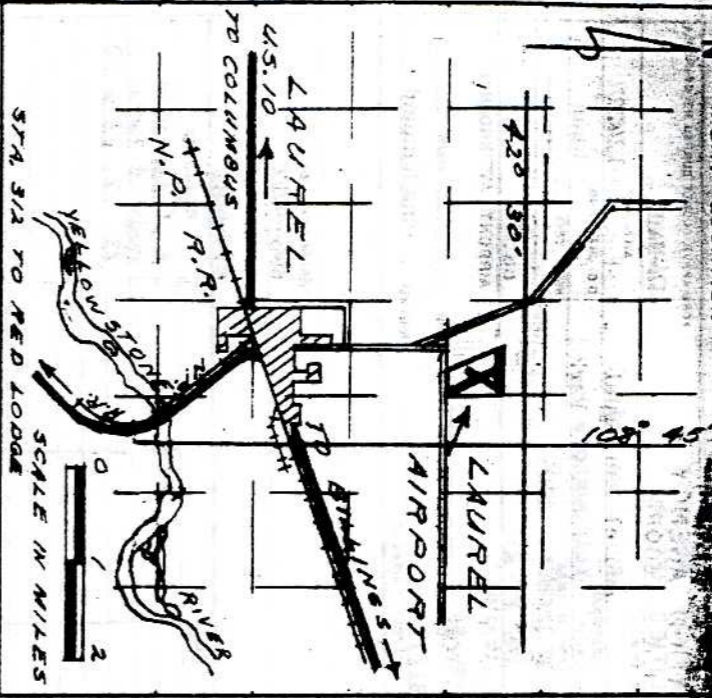

N AIRPORT LOCATION

1. RUNWAYS NOT MARKED

SHE. No. 12422

AIRPORT LAYOUT
MAG VAR 76° 50'

LAUREL, MONTANA
LAUREL MUNICIPAL AIRPORT