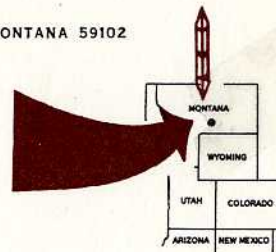

1000 WATTS 1240 ON YOUR DIAL ABC NETWORK STATION

AREA CODE 406 TELEPHONE 259-4586 P. O. BOX 20316 BILLINGS, MONTANA 59102

KBY

August 18, 1970

TO THE FRIENDLY MERCHANTS OF LAUREL:

On September 13, 1970 KBY will celebrate with Laurel in broad-
casting the opening of your new airport. This Airport Dedication
Remote Broadcast will be an exclusive Mobile Mike of the Sky
broadcast from 10 am to 4 pm — EXCLUSIVELY Laurel!!! Participation
in this exclusive broadcast includes spots, participation, and
promos. Participation will cost a mere \$^{16.50}. Remember, that's Sunday
September 13, from 10 am to 4 pm for the exclusive coverage of the
Dedication of the Laurel Airport.