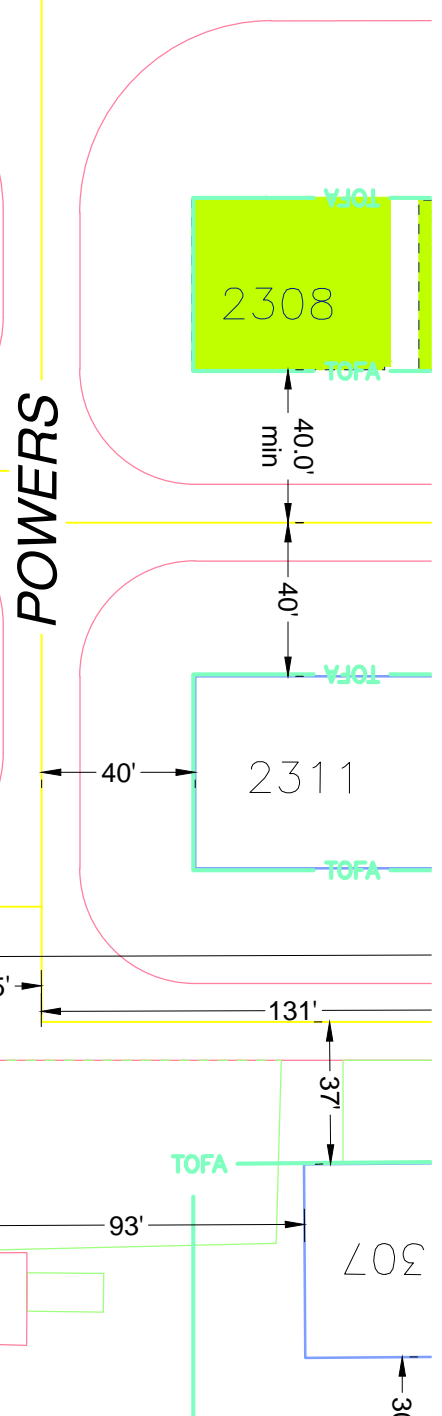

TAXIWAY "B"

WILLIS

NICHOLAS

WEST GREENING

WEST STORMONT

POWERS

FOX ROAD

AS OF JANUARY 2015

LEGEND

- FUTURE BUILDING
- EXISTING BUILDING

Rev'd.		SHEET NO.	
LAUREL MUNICIPAL AIRPORT LAUREL AIRPORT AUTHORITY LAUREL, MONTANA		3	
		HANGAR LOCATION	
<small>C:\TMP\CAD\AcPublish_5092\Laurel Hangar Address Maps-2010.DWG Plotted-3/30/2017-3:58pm © Kadmas, Lee &amp; Jackson 2015</small>			

TAXIWAY "B"

WEST GREENING

EAST GREENING

WEST STORMONT

EAST STORMONT

FOX ROAD

POWERS

AS OF JANUARY 2015