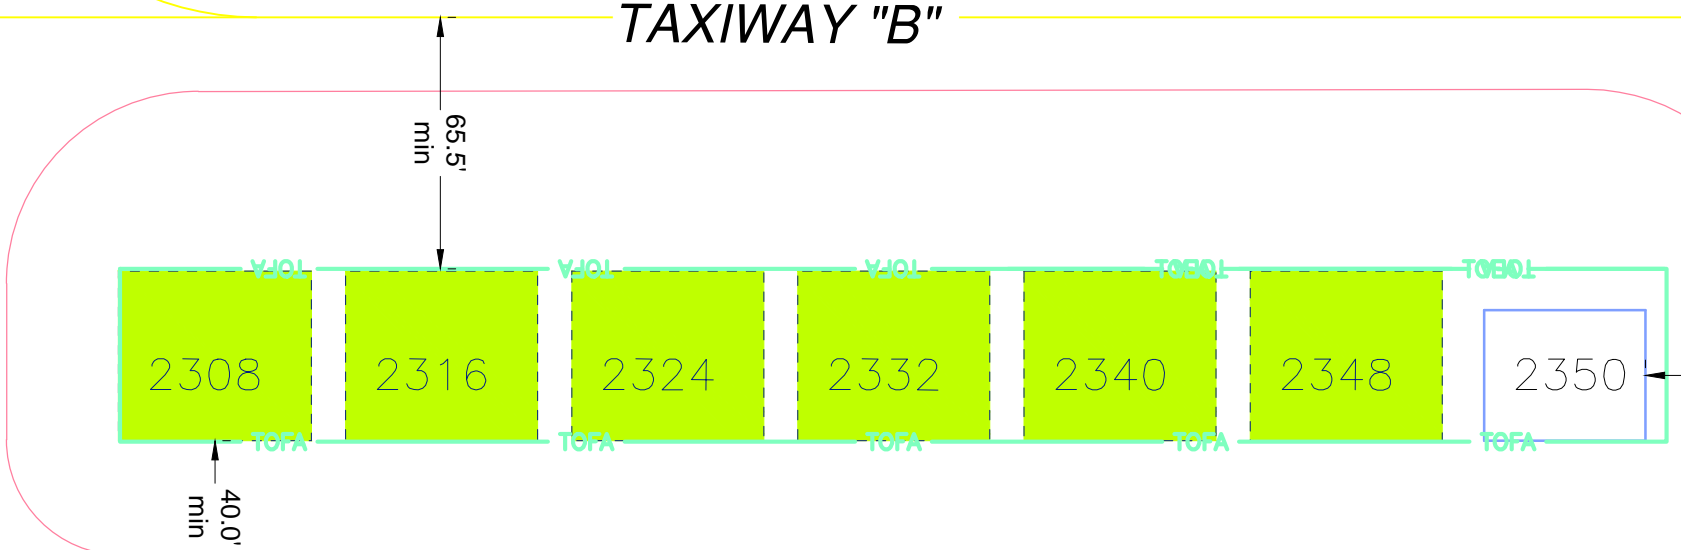

EAST GREENING