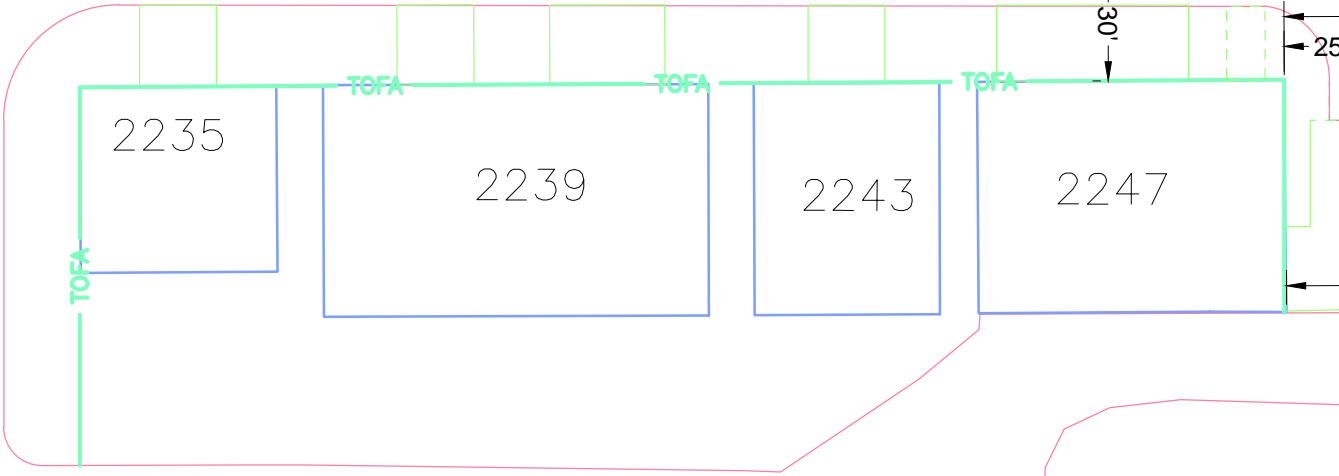

WEST STORMONT