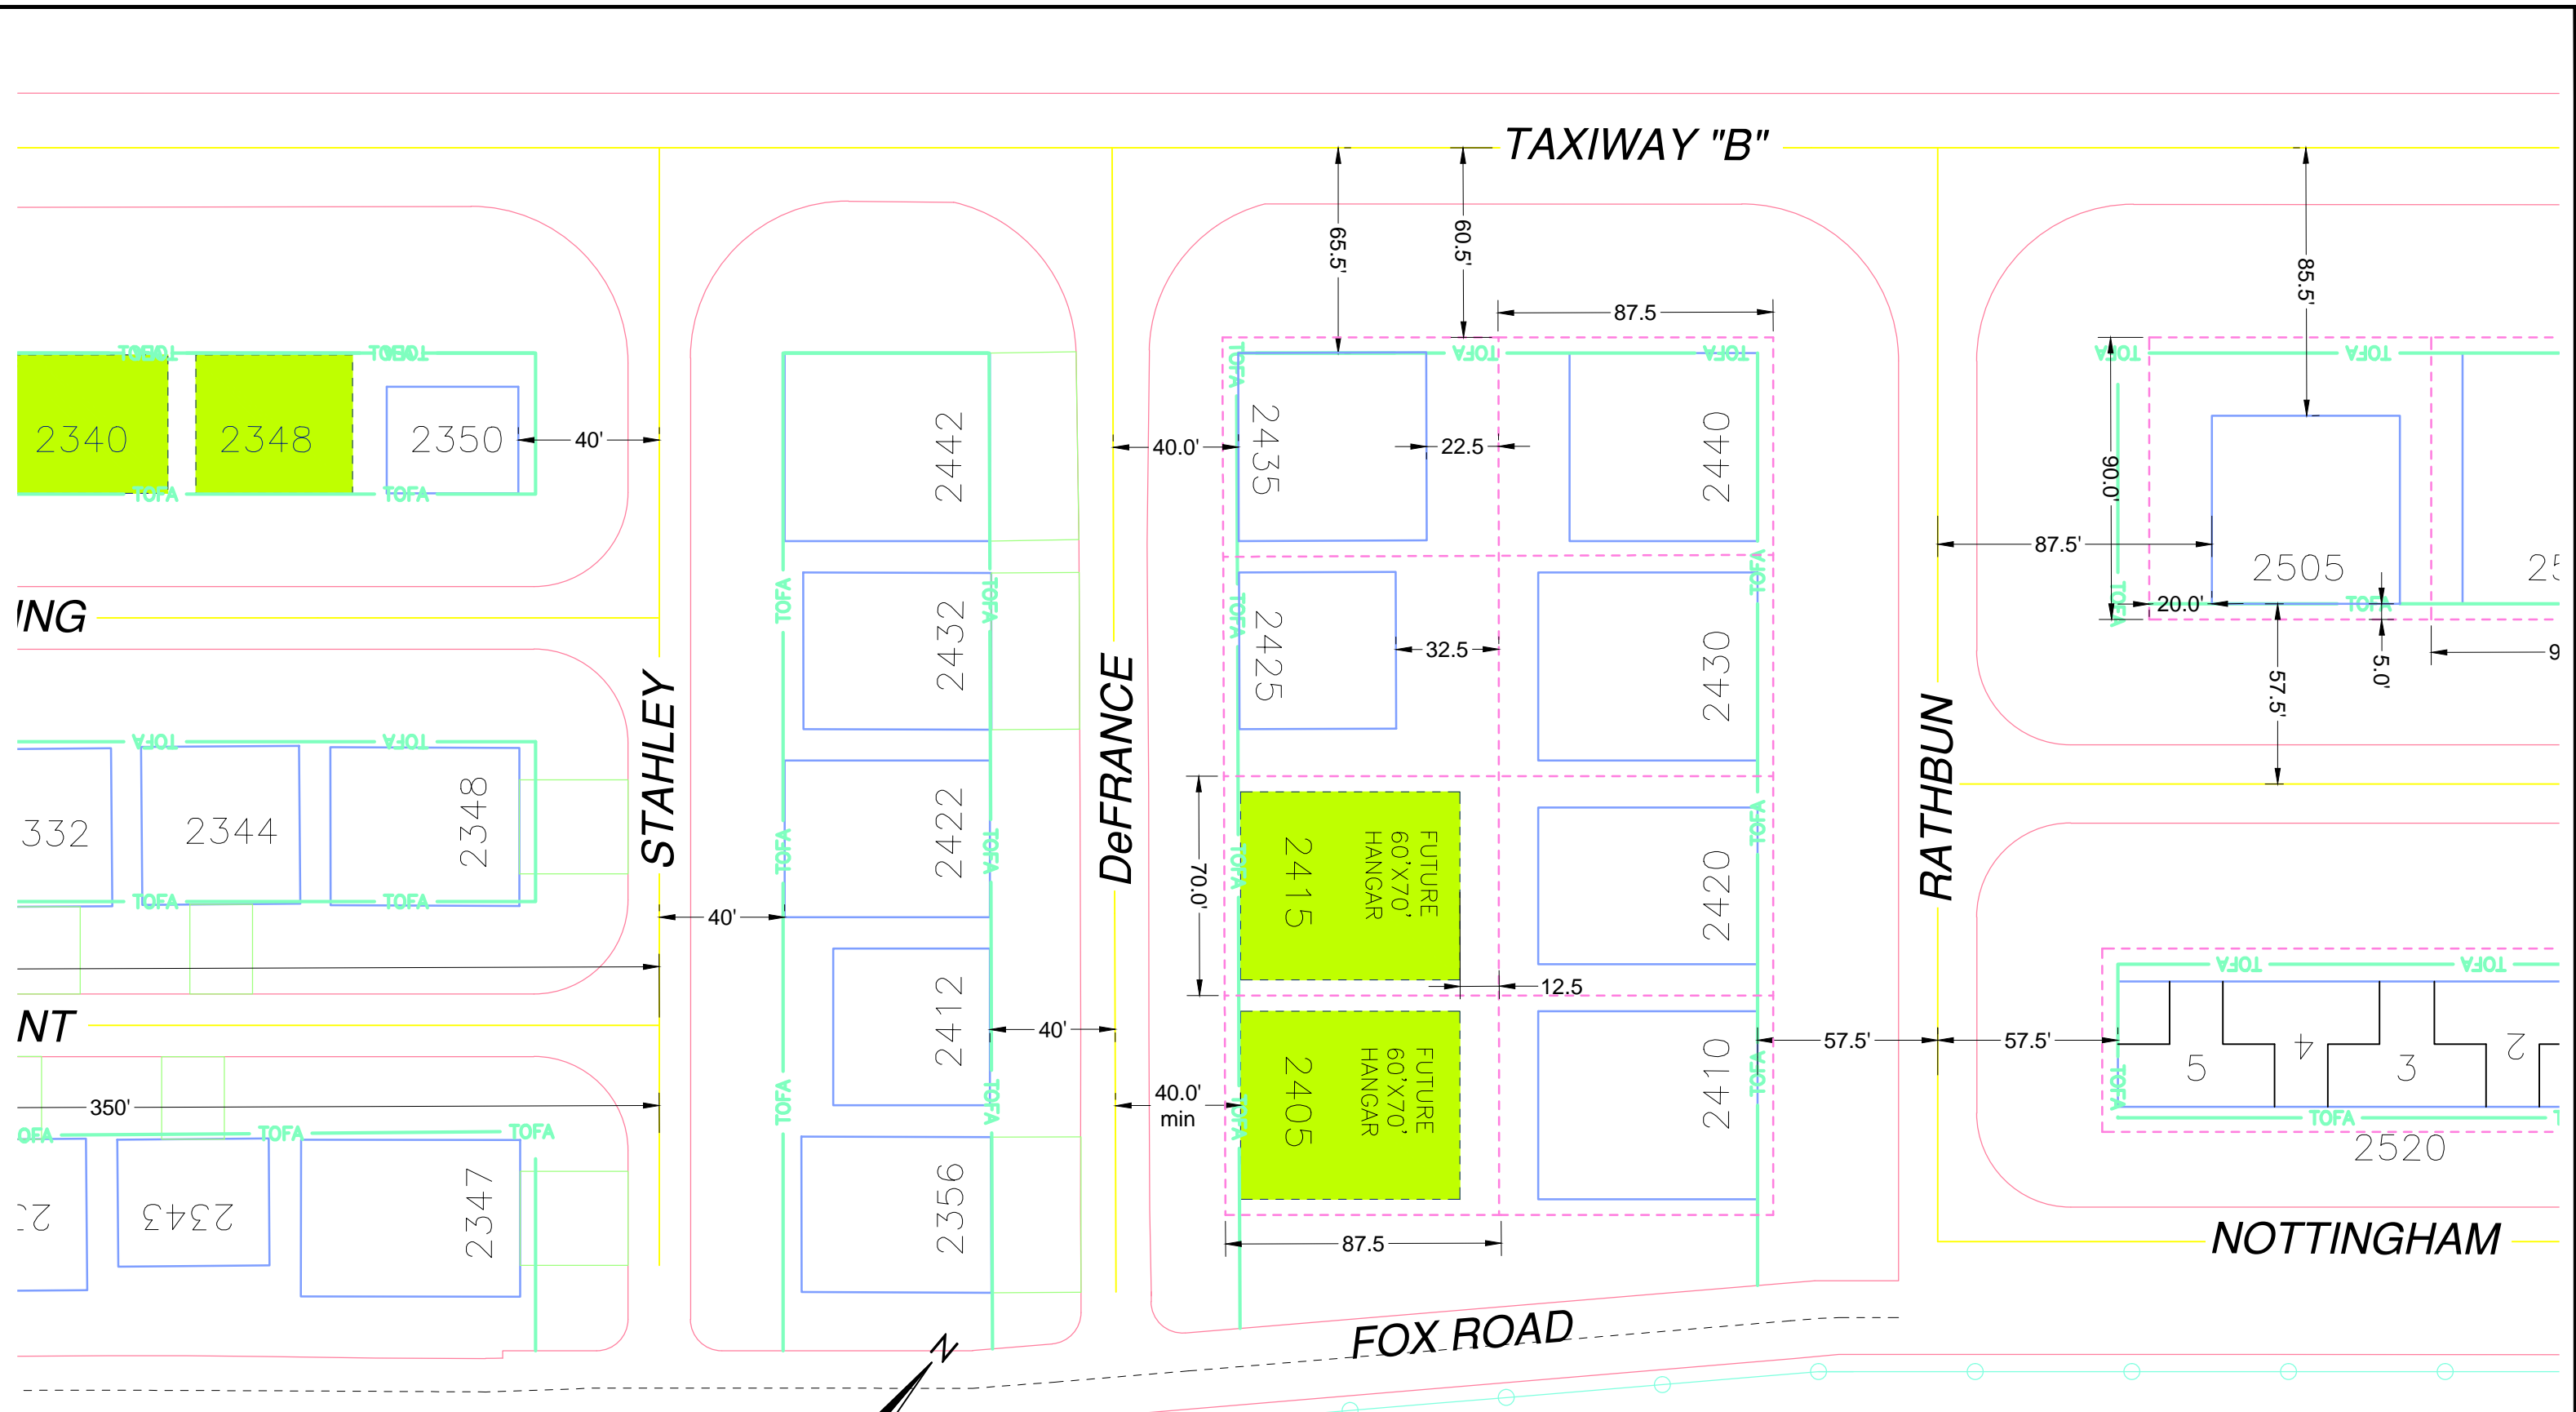

AS OF JANUARY 2015

LEGEND

- FUTURE BUILDING
- EXISTING BUILDING
- PROPERTY LINE

Rev'd. LAUREL MUNICIPAL AIRPORT LAUREL AIRPORT AUTHORITY LAUREL, MONTANA		SHEET NO. 5
		HANGAR LOCATION
DRWN. BY J.M.F.	CHK'D BY CCC	COMPUTER NO. LAST REVISED 01/29/2015 (SHEET 5)
C:\TMP\CAD\AcPublish_5092\Laurel Hangar Address Maps-2010.DWG Plotted-3/30/2017-3:58pm © Kadmas, Lee & Jackson 2015