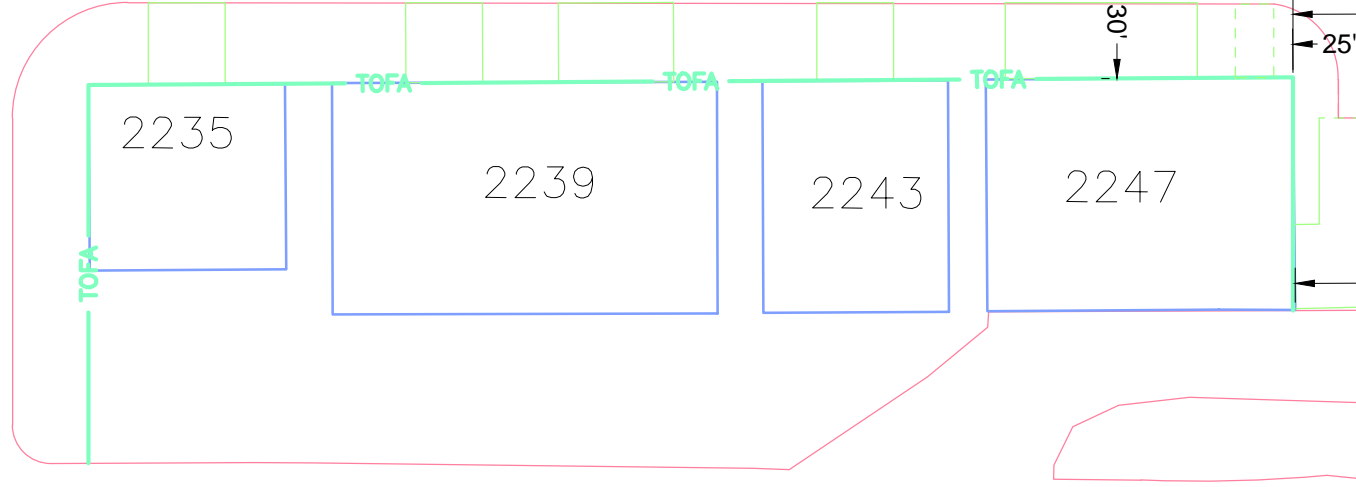

TAXIWAY "B"

WEST GREENING

EAST GREENING

WEST STORMONT

EAST STORMONT

FOX ROAD

POWERS

AS OF JANUARY 2015