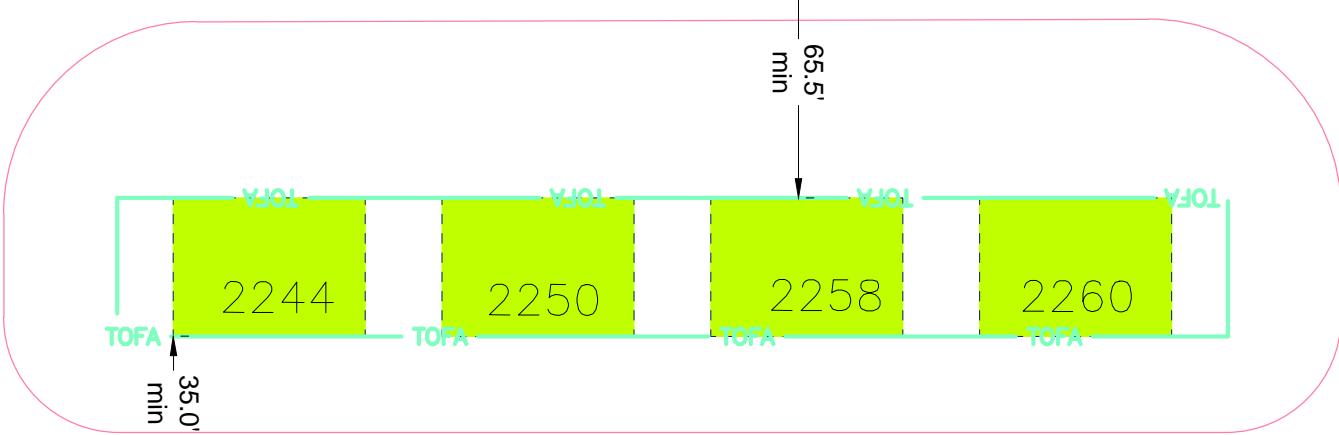

TAXIWAY "B"

WILLIS

NICHOLAS

WEST GREENING

WEST STORMONT

POWERS

FOX ROAD

AS OF JANUARY 2015