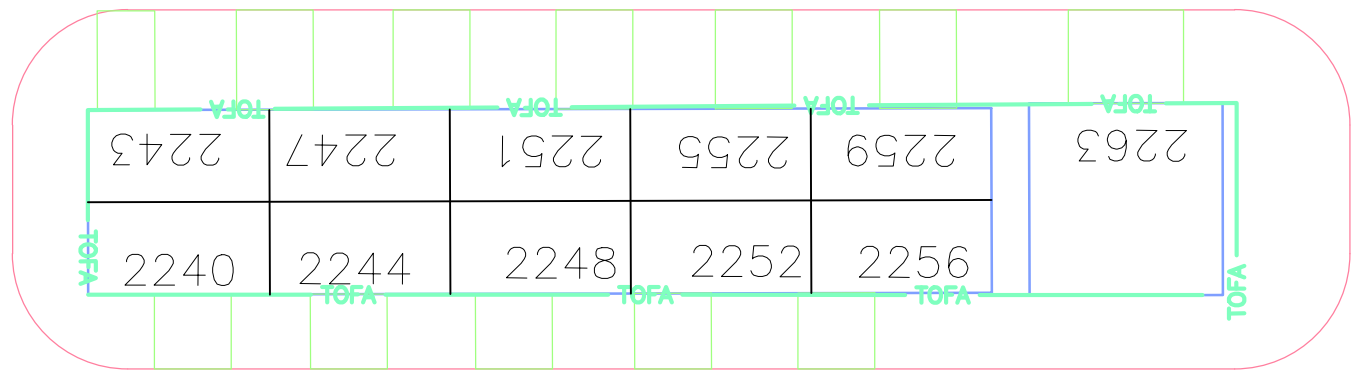

WEST STORMONT