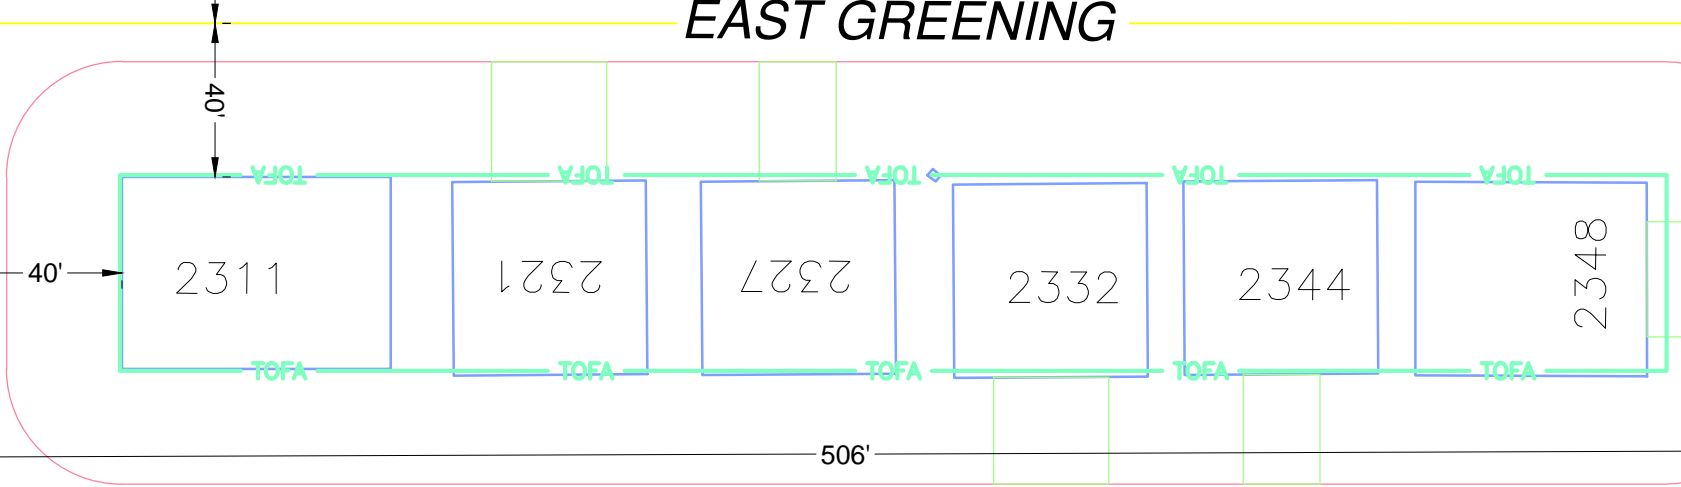

TAXIWAY "B"

WEST GREENING

EAST GREENING

WEST STORMONT

EAST STORMONT

FOX ROAD

POWERS

AS OF JANUARY 2015