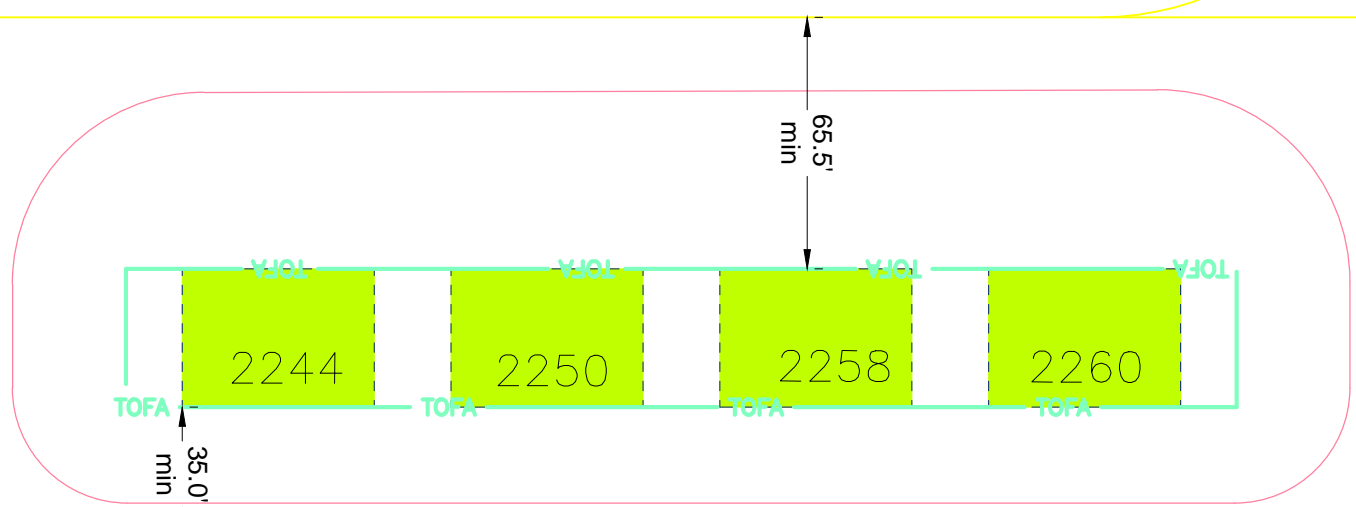

TAXIWAY "B"

WEST GREENING