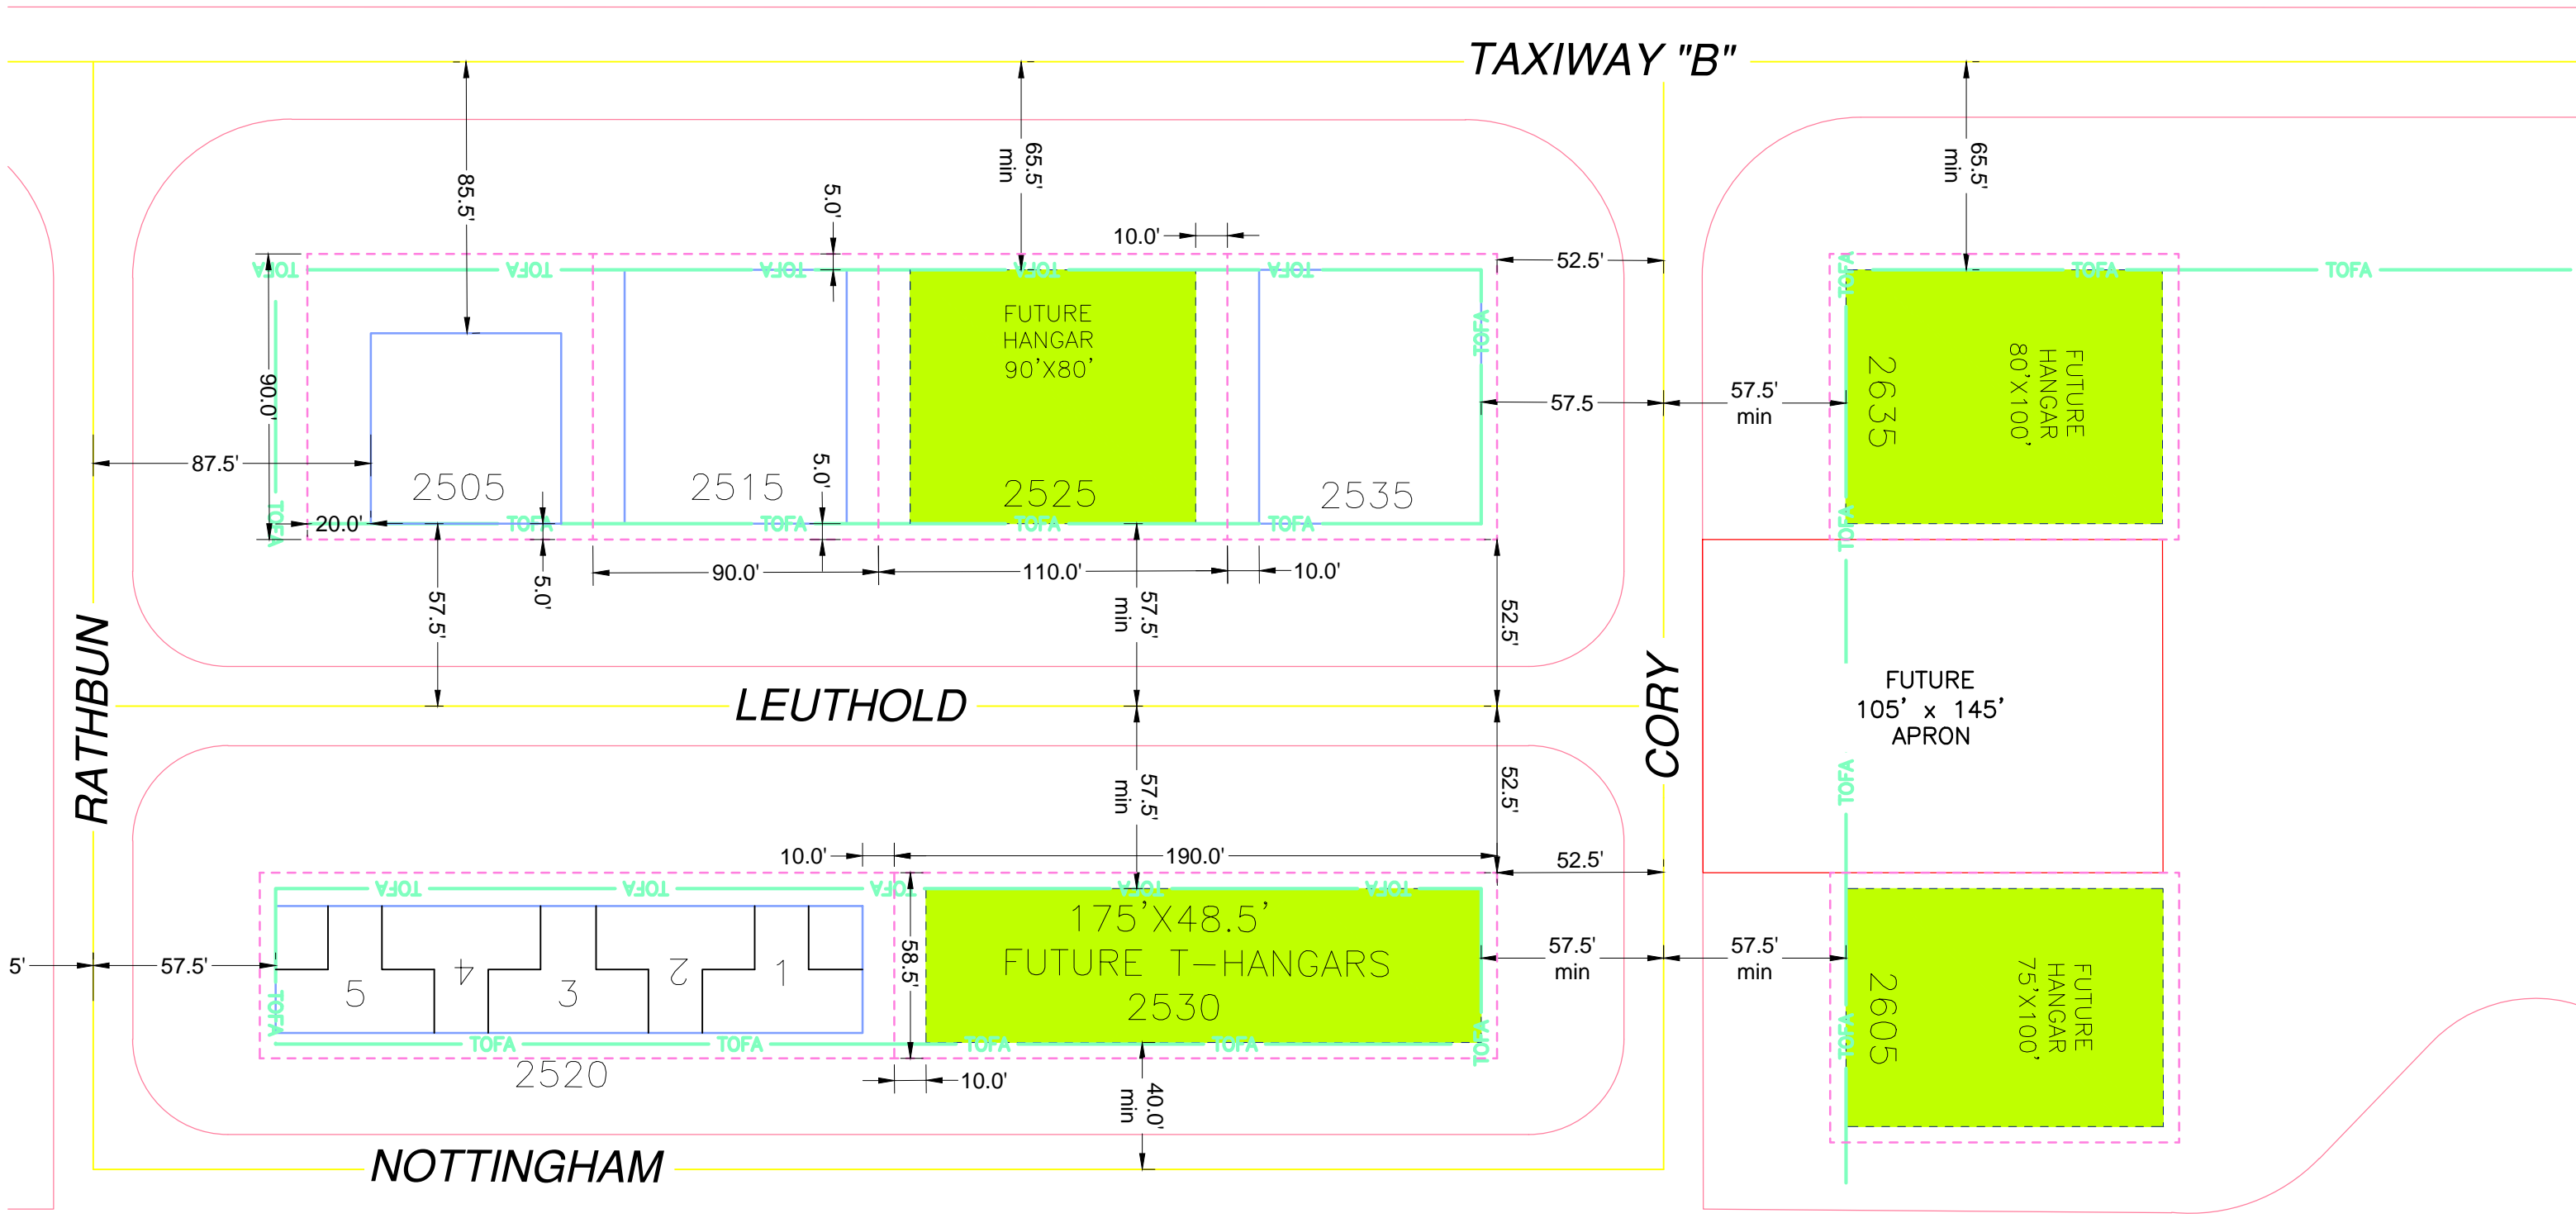

- LEGEND**
- FUTURE BUILDING
  - EXISTING BUILDING

Rev'd.		SHEET NO.	
LAUREL MUNICIPAL AIRPORT LAUREL AIRPORT AUTHORITY LAUREL, MONTANA		4	
<b>HANGAR LOCATION</b>		DRWN. BY	CHK'D BY
		J.M.F.	CCC
COMPUTER NO.		LAST REVISED	
		01/29/2015	
<small>C:\TMP\CAD\AcPublish_5092\Laurel Hangar Address Maps-2010.DWG Plotted-3/30/2017-3:58pm</small>			

AS OF JANUARY 2015

**LEGEND**

- FUTURE BUILDING
- EXISTING BUILDING
- PROPERTY LINE

Rev'd. <b>LAUREL MUNICIPAL AIRPORT</b> LAUREL AIRPORT AUTHORITY LAUREL, MONTANA		SHEET NO. <b>5</b>
		<b>HANGAR LOCATION</b>
DRWN. BY J.M.F.	CHK'D BY CCC	COMPUTER NO. LAST REVISED 01/29/2015 <small>(SHEET 5)</small>
C:\TMP\CAD\AcPublish_5092\Laurel Hangar Address Maps-2010.DWG Plotted-3/30/2017-3:58pm © Kadmas, Lee & Jackson 2015		