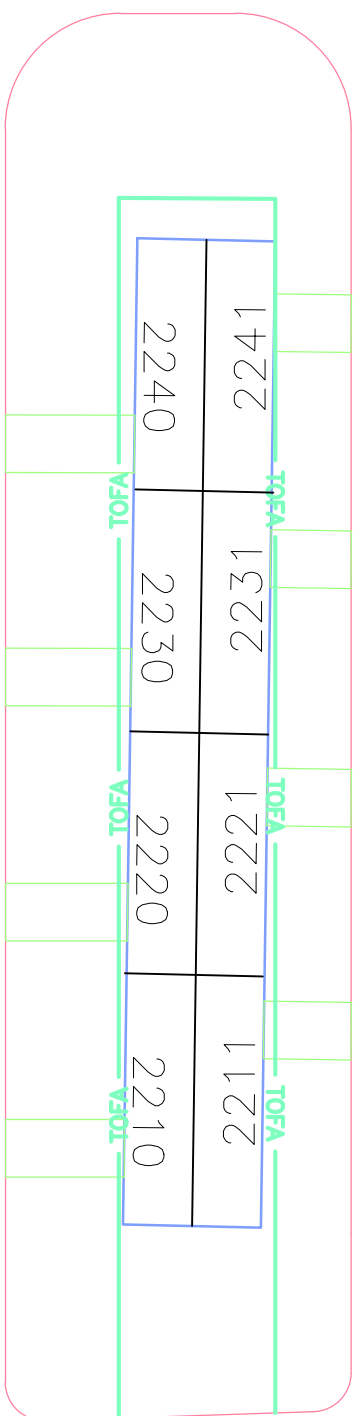

TAXIWAY "B"

WILLIS

NICHOLAS

WEST GREENING

WEST STORMONT

POWERS

FOX ROAD

AS OF JANUARY 2015

LEGEND

- FUTURE BUILDING
- EXISTING BUILDING

Rev'd.		SHEET NO.	
LAUREL MUNICIPAL AIRPORT LAUREL AIRPORT AUTHORITY LAUREL, MONTANA		3	
		HANGAR LOCATION	
<small>C:\TMP\CAD\AcPublish_5092\Laurel Hangar Address Maps-2010.DWG Plotted-3/30/2017-3:58pm © Kadmas, Lee &amp; Jackson 2015</small>			

TAXIWAY "B"

WEST GREENING

EAST GREENING

WEST STORMONT

EAST STORMONT

FOX ROAD

POWERS

AS OF JANUARY 2015